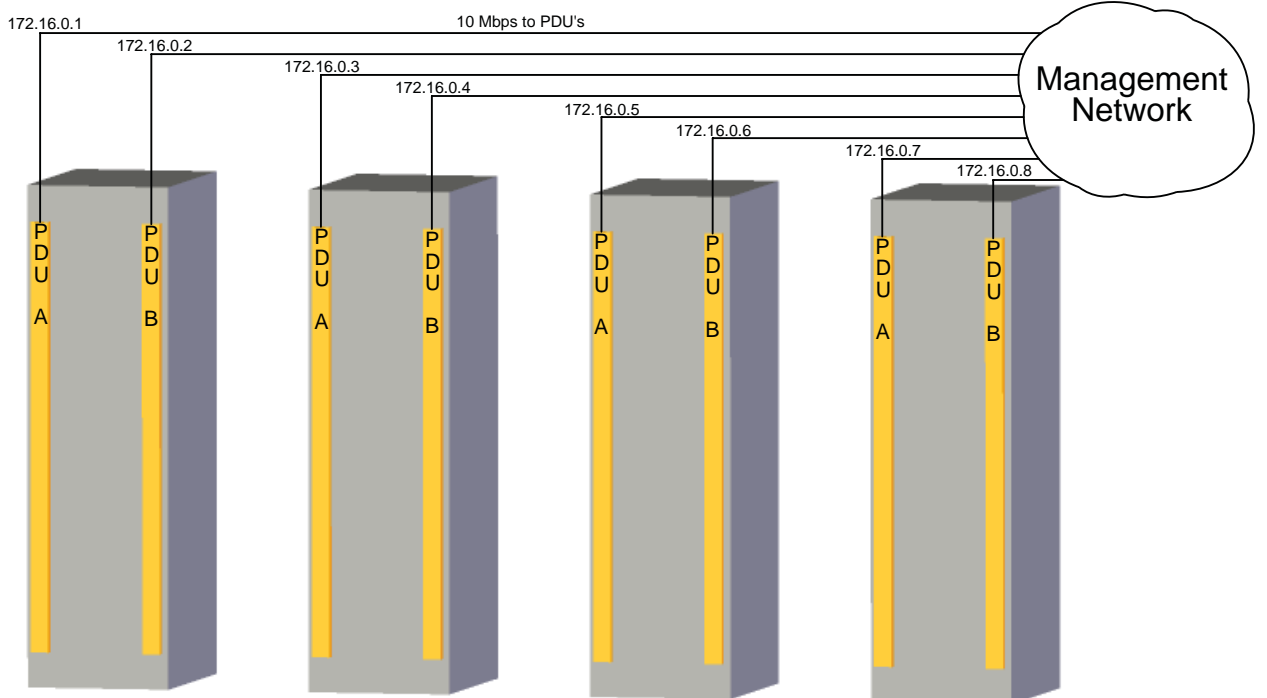

Current Monitoring (EM) Connectivity Diagram

Ethernet Connectivity using VLAN/Subnet Topology

IP ADDRESSES SHOWN FOR EXAMPLE ONLY

Traditional Network Topology

IP ADDRESSES SHOWN FOR EXAMPLE ONLY