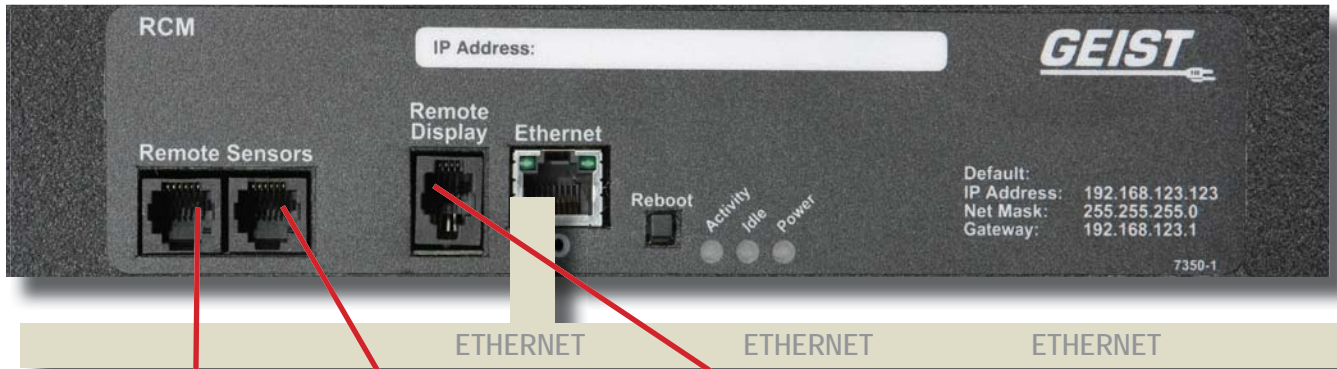

Switched (RCM-O) Connectivity Diagram

Switched

Temperature Sensor

Temperature, Humidity, & Dew Point Sensor

RSD Remote Display

Static IP Address for set-up and configuration

Optional Remote Sensors Connect via RJ12